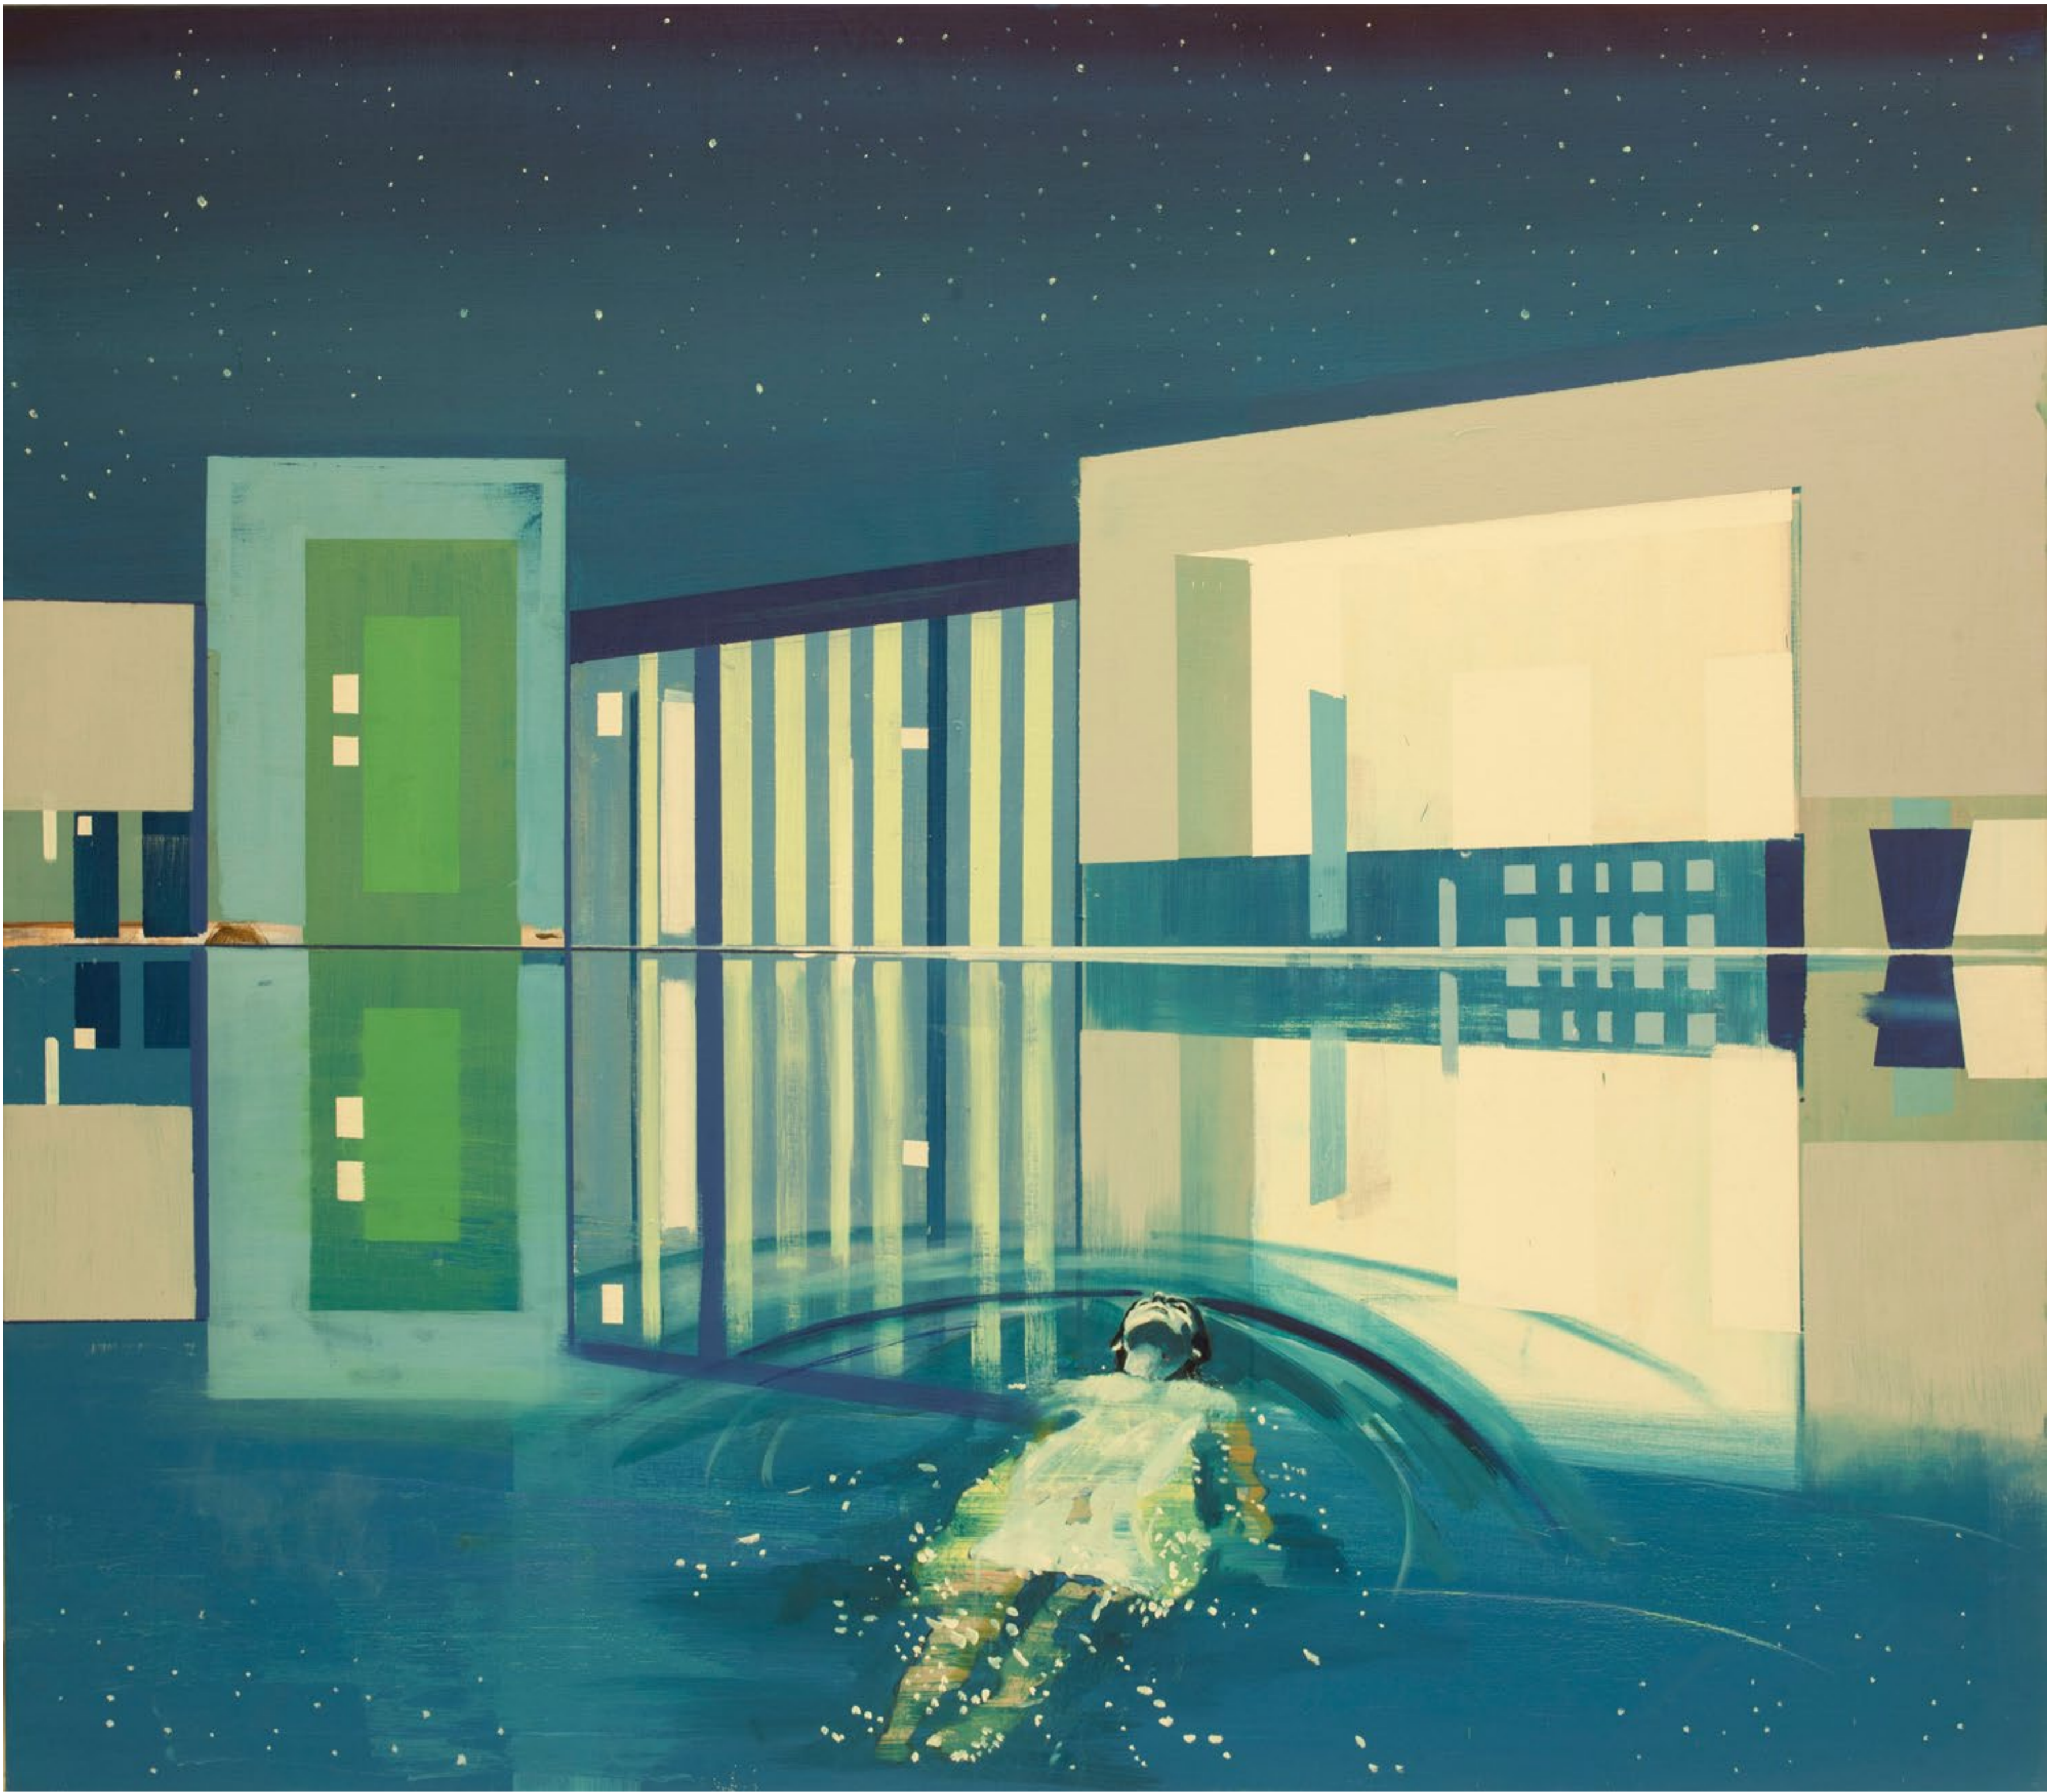

The background is a painting of a modern building with large glass windows. The building is rendered in shades of blue and green, with a white silhouette of a person standing in one of the windows. In the foreground, a man in a dark suit and white shirt is walking towards the left. The sky is a pale blue, and there are palm trees on the left side. The overall style is impressionistic and modern.

# ENDLESS

2019

*Oil on canvas*

140 x 160cm

---

PRICE € 14500 + V.A.T.

KENNETH BLOM

# SUPERIOR

2019

*Oil on canvas*

140 x 90 cm

---

PRICE € 10500 + V.A.T.

KENNETH BLOM

# ANTIBE

2019

*Oil on canvas*

140 x 160 cm

PRICE € 14500 + V.A.T.

KENNETH BLOM